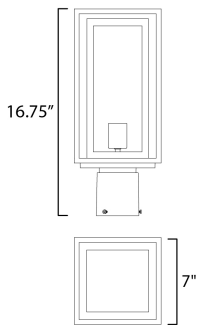

**PRODUCT DESCRIPTION**

A dual framed structure creates dimension on these outdoor lighting fixtures that is both contemporary and transitional. The construction consists of two frames of square tubing and squared components. The inner frame's Clear Seedy glass reduces glare from the light and appears dirt-free for longer periods. This is a comprehensive collection to brighten all areas of your outdoor space, available in various sized sconces as well as hanging and post configurations.

**MEASUREMENTS**

DIMENSION : 7" W x 16.75" H x 7" Ext  
 HANGING WEIGHT : 4.1 lb

**LAMPING**

INPUT VOLTAGE : 120V  
 BULB : 1 x 60W Incandescent E26 Medium , 60W Total  
 BULB INCLUDED : (Not Included)  
 DIMMABLE : Y